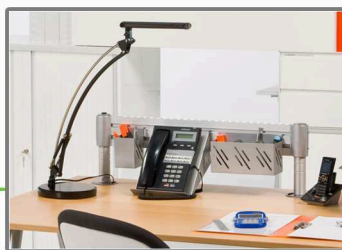

Silver painted

Partition Accessories

Partition Storage

Telephone Holder

ART.-NO.	Color					
82318.0093	silver	100	200	240		1

Notes Holder

ART.-NO.	Color					
82319.0093	silver	99	110	110		1

Picture Holder