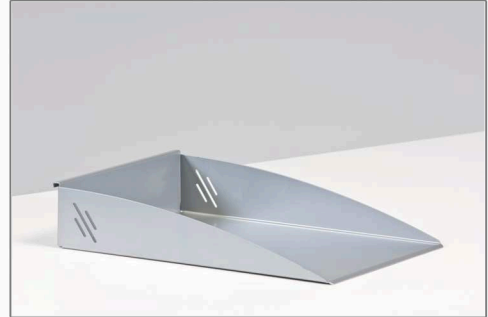

Partition Accessories
Partition Storage

A4 Document Tray (portrait)

ART.-NO.	Color					
82314.0093	silver	64	220	300		1

A4 Document Tray (landscape)

ART.-NO.	Color					
82315.0093	silver	62	300	230		1

Pencil Box (single)

ART.-NO.	Color					
82316.0093	silver	100	72	70		1

Pencil Box (triple)

ART.-NO.	Color					
82317.0093	silver	100	216	70		1

On request only

LEGEND

-  Diameter
-  Height
-  Width
-  Depth
-  Packing Unit

SURFACES