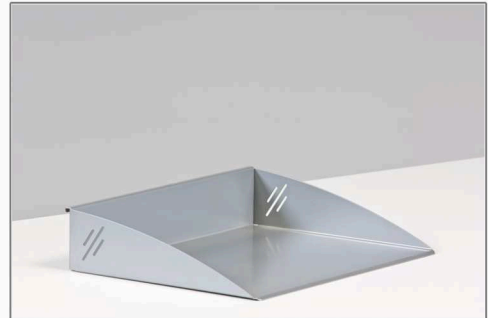

Partition Accessories
Partition Storage

A4 Document Tray (portrait)

ART.-NO.	Color					
82314.0093	silver	64	220	300		1

A4 Document Tray (landscape)

ART.-NO.	Color					
82315.0093	silver	62	300	230		1

Pencil Box (single)

ART.-NO.	Color					
82316.0093	silver	100	72	70		1

Pencil Box (triple)

ART.-NO.	Color					
82317.0093	silver	100	216	70		1

On request only

LEGEND

-  Diameter
-  Height
-  Width
-  Depth
-  Packing Unit

SURFACES