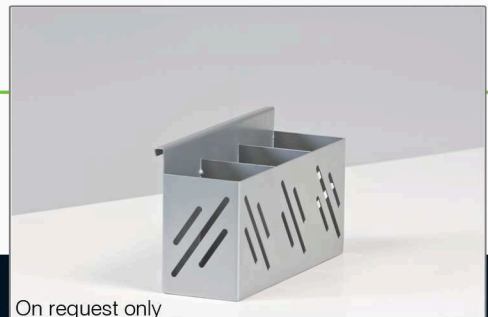

Partition Accessories
Partition Storage

A4 Document Tray (portrait)

ART.-NO.	Color					
82314.0093	silver	64	220	300		1

A4 Document Tray (landscape)

ART.-NO.	Color					
82315.0093	silver	62	300	230		1

Pencil Box (single)

ART.-NO.	Color					
82316.0093	silver	100	72	70		1

Pencil Box (triple)

ART.-NO.	Color					
82317.0093	silver	100	216	70		1

On request only

LEGEND

-  Diameter
-  Height
-  Width
-  Depth
-  Packing Unit

SURFACES