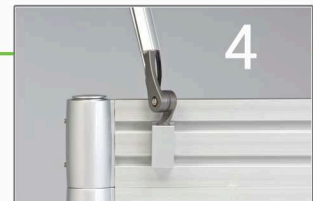

Fixing Methods:

LEGEND

-

SURFACES

Silver

Black on request only

WARRANTY

Lifetime: 20.000 h