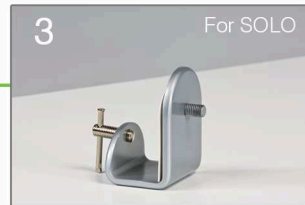

Support Systems
Fixing Systems

Cable outlet fixing (desktop thickness min. 18mm)

ART.-NO.	Material					
82189.8467	Zinc	13			80	20/1 (1)

Round fitting (12mm drilling hole)

ART.-NO.	Material					
50046.0098	Alu	12			60	10/1 (2)

Side clamp (desktop thickness max. 40mm)

ART.-NO.	Post					
82262.0067	SOLO	65	80	110		10/1 (3)
82539.0067	QUATRO	65	80	110		10/1 (4)

LEGEND

-  Diameter
-  Height
-  Width
-  Depth
-  Packing Unit

SURFACES